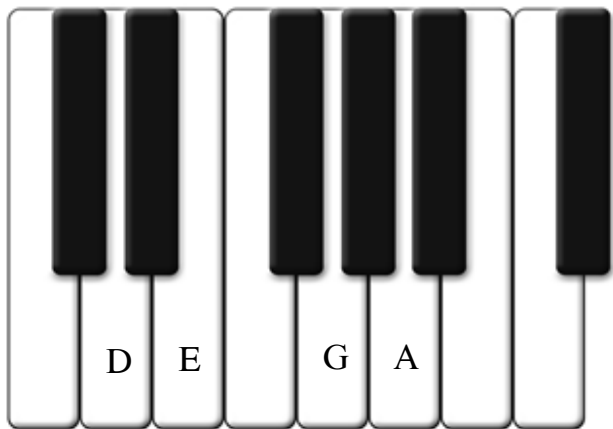

Toss the Pancake

E.Sidebotham

Musical notation for measures 1-5. The key signature is two sharps (F# and C#) and the time signature is 2/4. The piece is written for piano. The right hand plays a melody, and the left hand plays a bass line. Chords are indicated below the bass line: D, A, D, A, B, C#.

Musical notation for measures 6-10. The right hand continues the melody. Chords indicated below the bass line: A, D, A, D.

Musical notation for measures 11-15. The right hand has some rests. Chords indicated below the bass line: A, B, C#, A, D, A, D.

Musical notation for measures 16-20. The right hand continues the melody. Chords indicated below the bass line: A, D, A, D, F#, A, B, C#.

Left hand uses
D DM A AM
A B C#