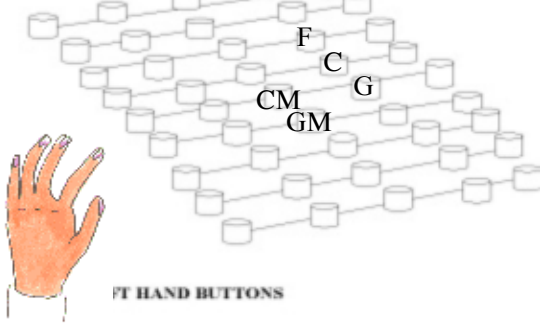

Clap Happy

FT HAND BUTTONS

E.Sidebotham

Musical notation for measures 1-4. Treble clef, 4/4 time signature. Chords: C, CM, G, GM, C, CM.

Musical notation for measures 5-8. Treble clef, 4/4 time signature. Chords: G, GM, C, CM.

Musical notation for measures 9-12. Treble clef, 4/4 time signature. Chords: F, C, F, C, C, CM, G, GM, C, CM.

Musical notation for measures 13-16. Treble clef, 4/4 time signature. Chords: F, C, F, C, C, CM, G, GM, C, CM.