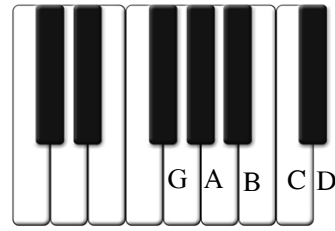

Clap Happy

FT HAND BUTTONS

E.Sidebotham

Musical notation for measures 1-4. Treble clef, 4/4 time signature. Chords: C, CM, G, GM, C, CM.

Musical notation for measures 5-8. Treble clef, 4/4 time signature. Chords: G, GM, C, CM.

Musical notation for measures 9-12. Treble clef, 4/4 time signature. Chords: F, C, F, C, C, CM, G, GM, C, CM.

Musical notation for measures 13-16. Treble clef, 4/4 time signature. Chords: F, C, F, C, C, CM, G, GM, C, CM.