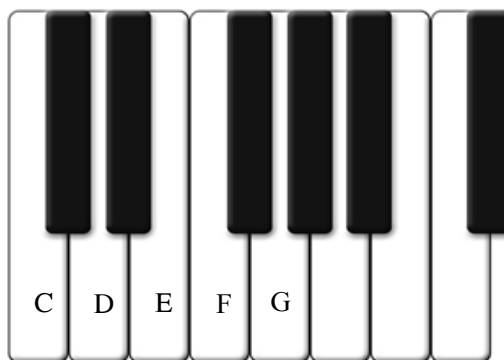

Beans and Black Coffee

E.Sidebotham

Allegretto

Musical notation for measures 1-5. The treble clef contains a melody of eighth notes with slurs. The bass clef contains a bass line with chords labeled C, G, and C.

Musical notation for measures 6-11. The treble clef contains a melody of eighth notes with slurs. The bass clef contains a bass line with chords labeled F, G, C, F, C, and G.

Musical notation for measures 12-16. The treble clef contains a melody of eighth notes with slurs. The bass clef contains a bass line with chords labeled C, F, C, G, and C.